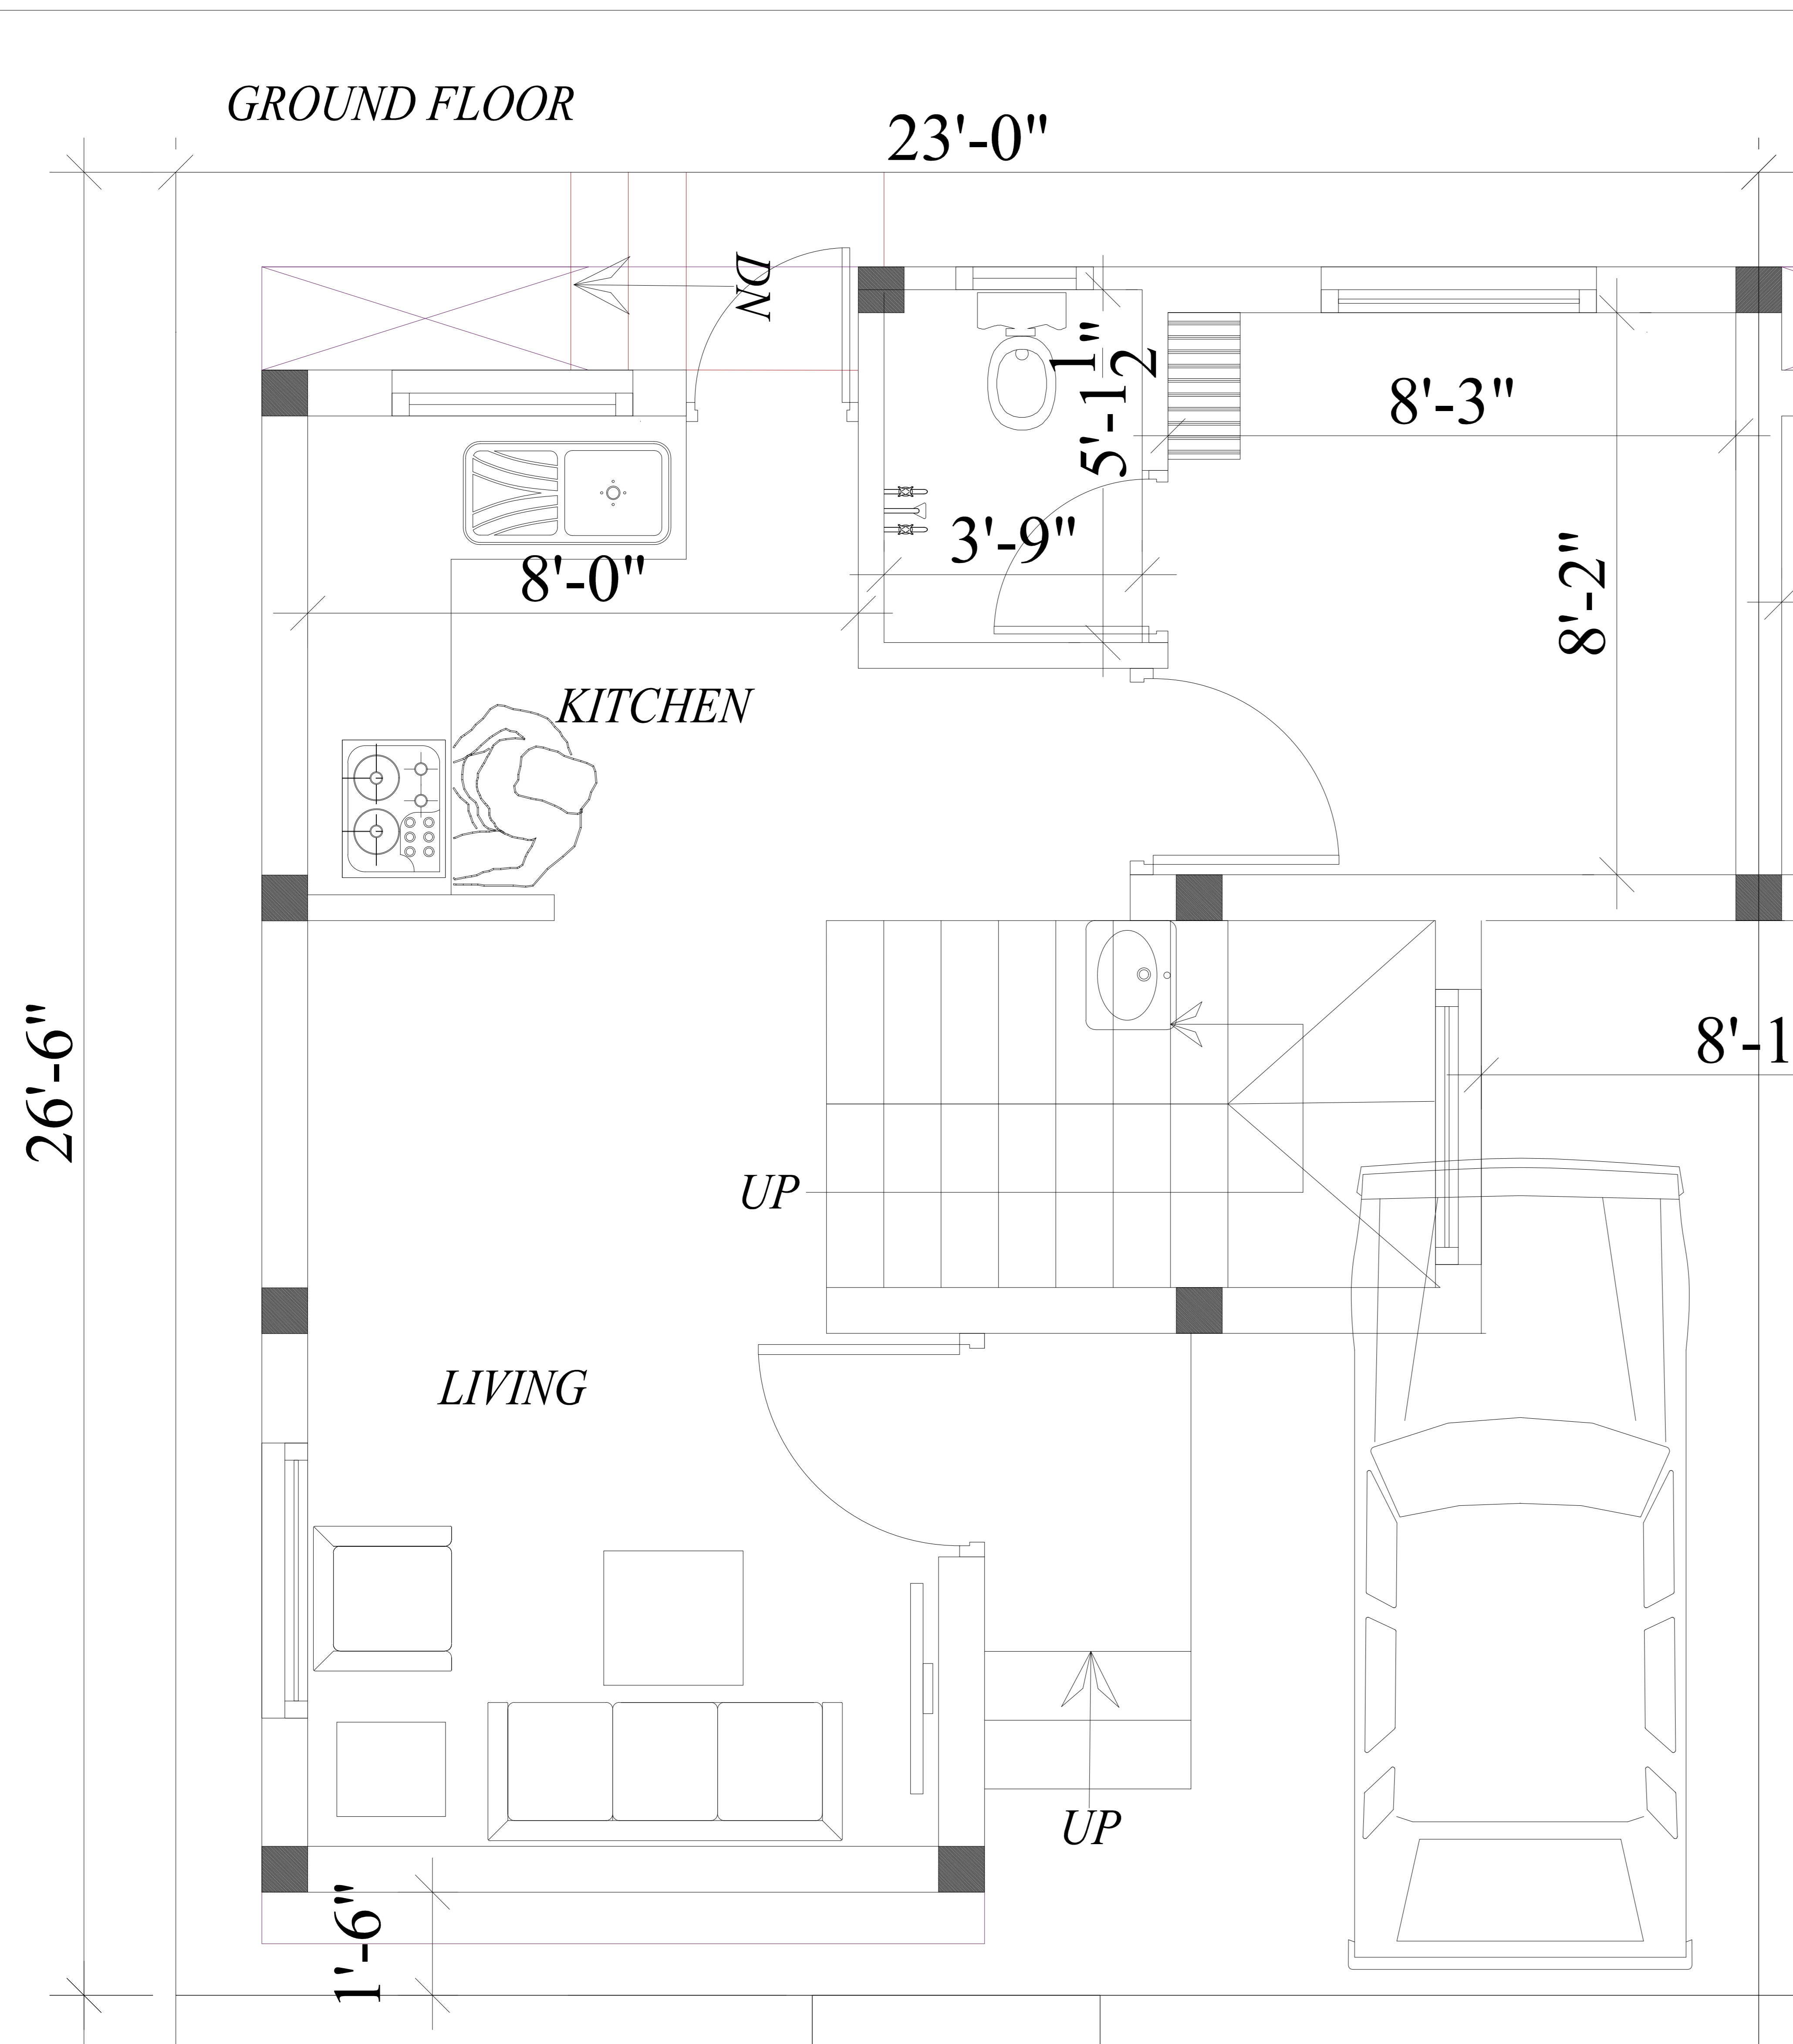

GROUND FLOOR

AREA- 942 SQ FT

FIRST FLOOR

GARDEN CITY - TULIP - TYPE - B