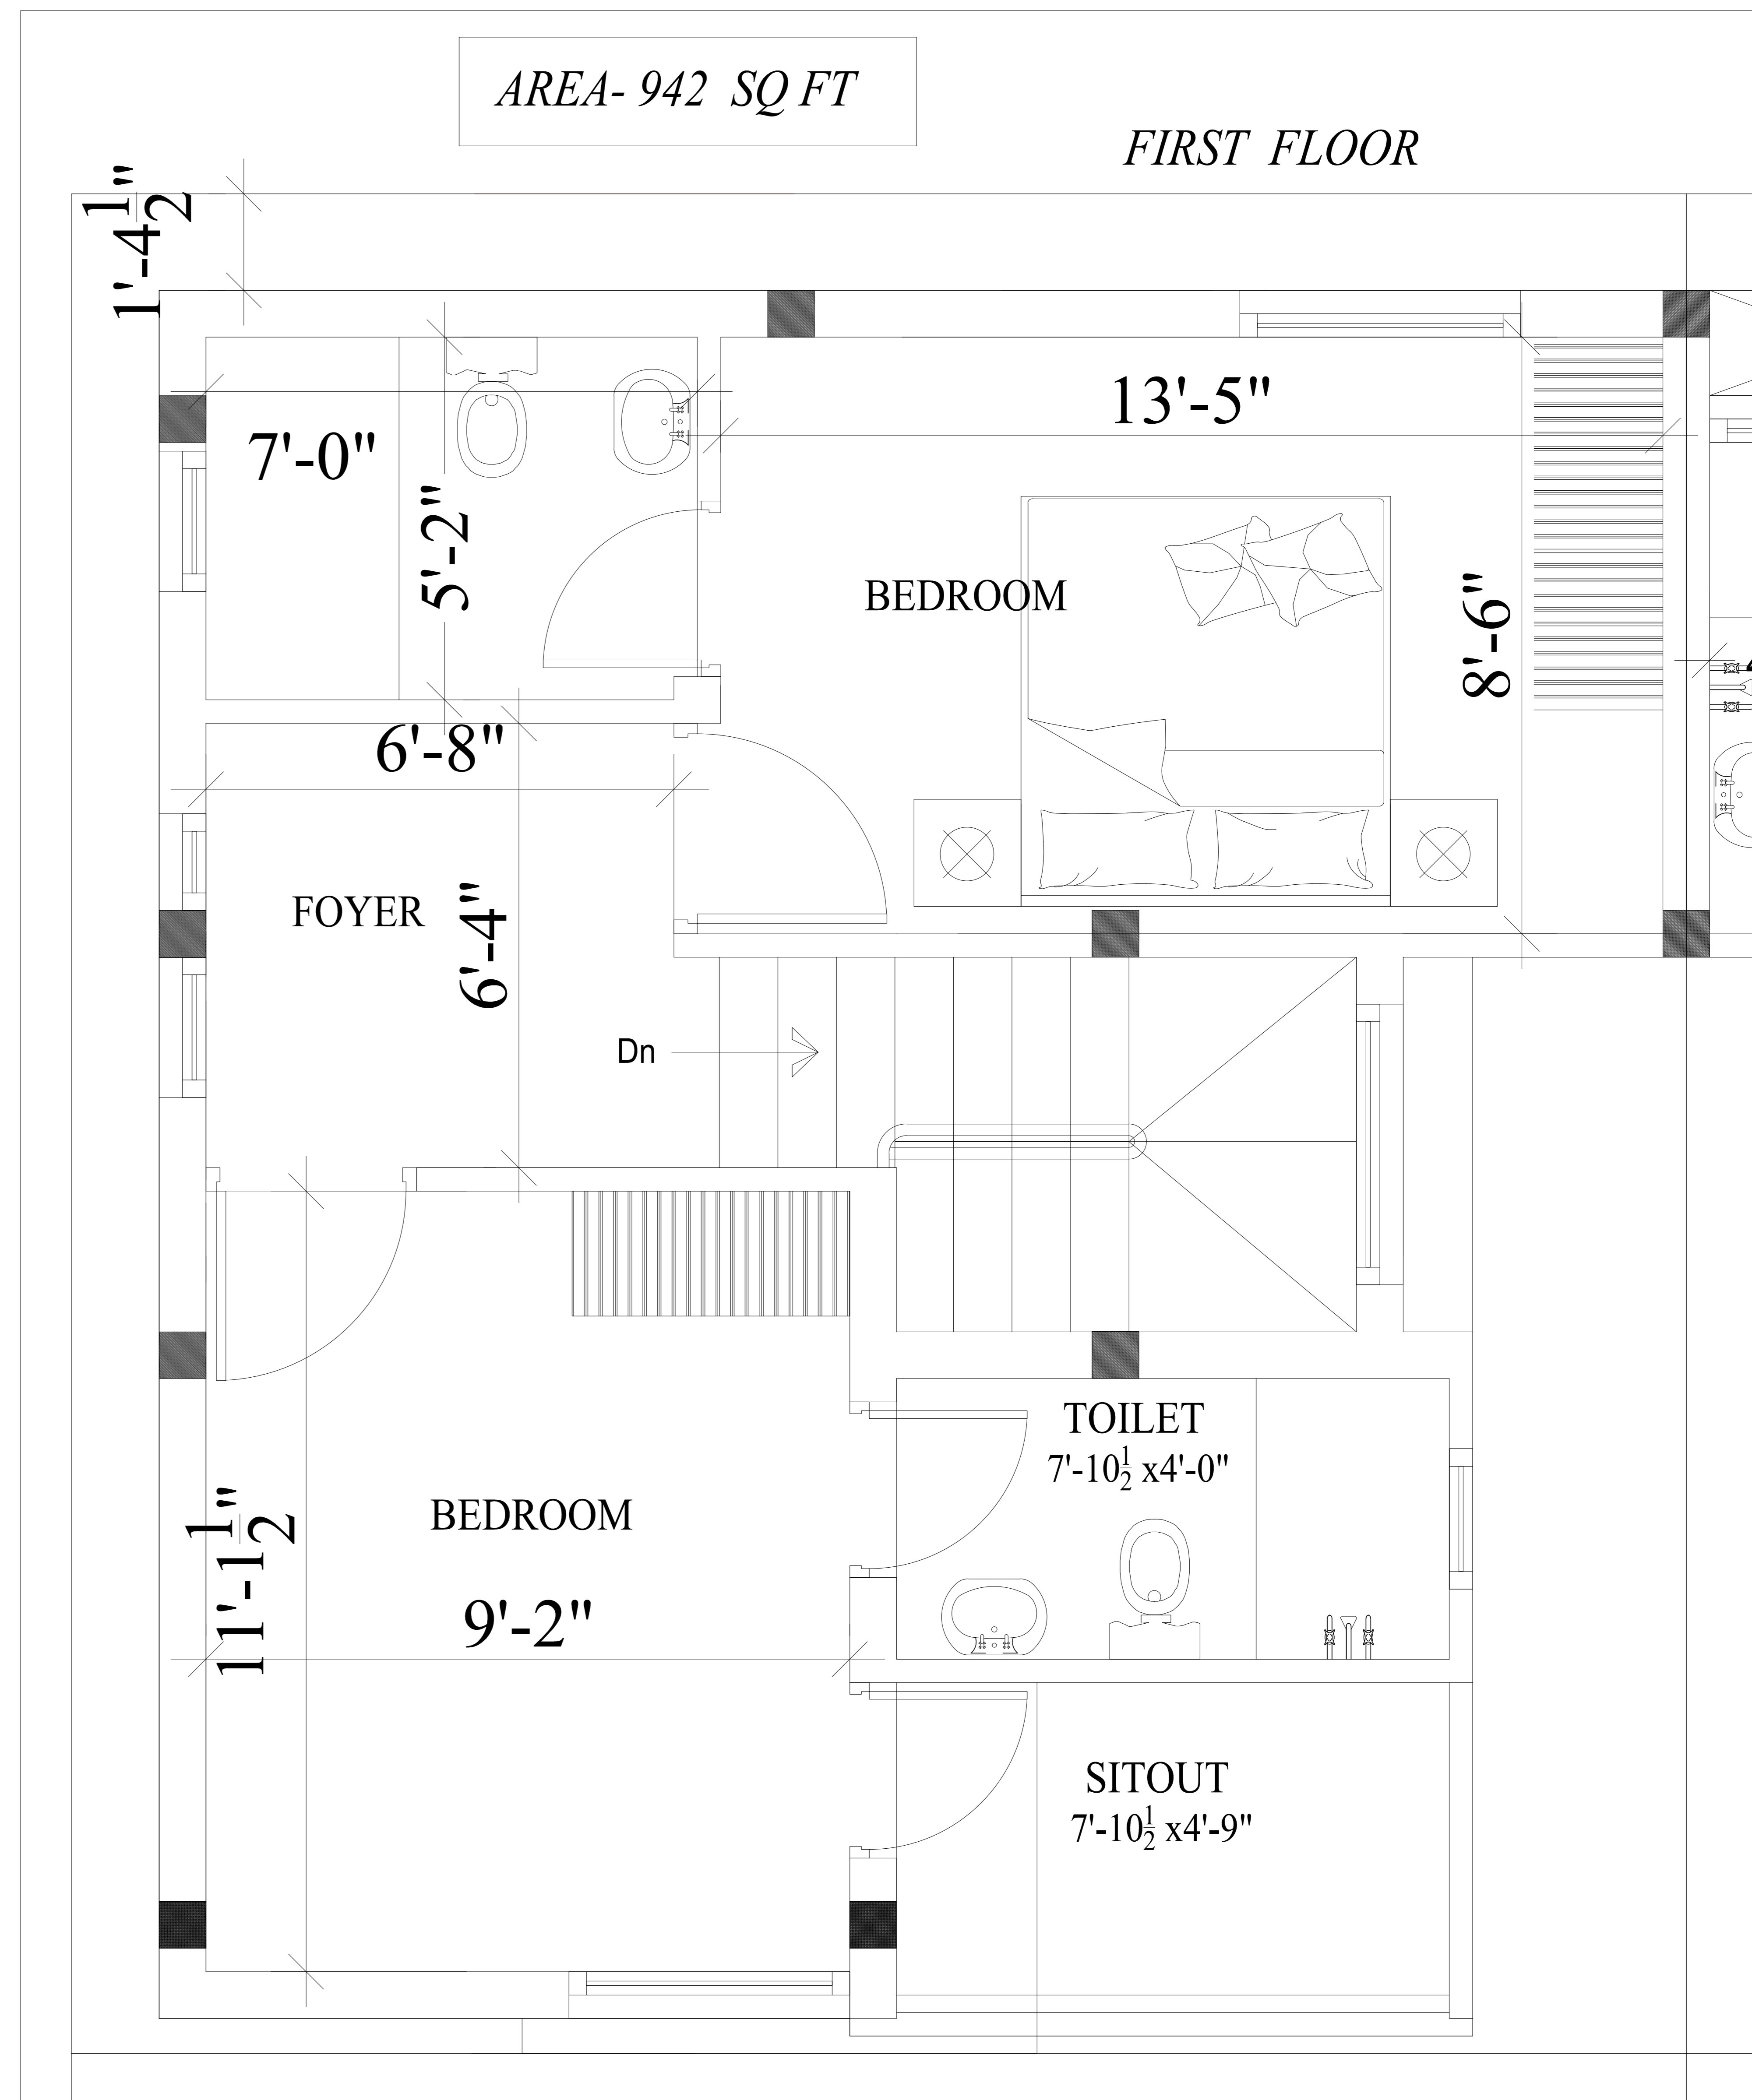

GROUND FLOOR

AREA- 942 SQ FT

FIRST FLOOR

GARDEN CITY - TULIP - TYPE - B